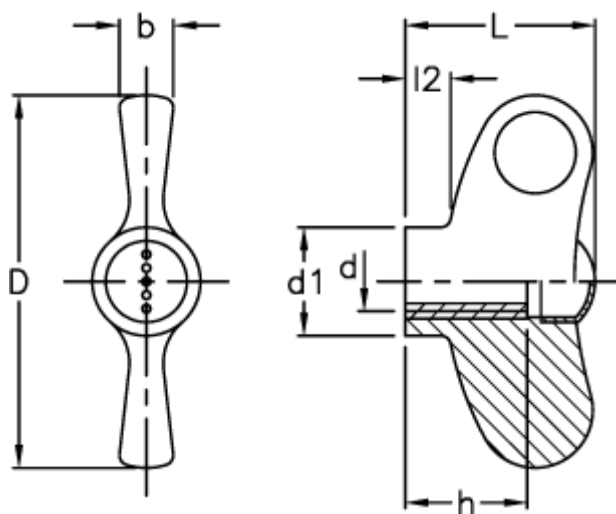

Article number: 23052232265

Description: E+G Wing nut  
EWN.48 B-M8-C5, light-blue cap

## Measures

b	= 7
D	= 47
d1	= 13.5
d 6H	= M8
h	= 12
L	= 24
l2	= 5.5